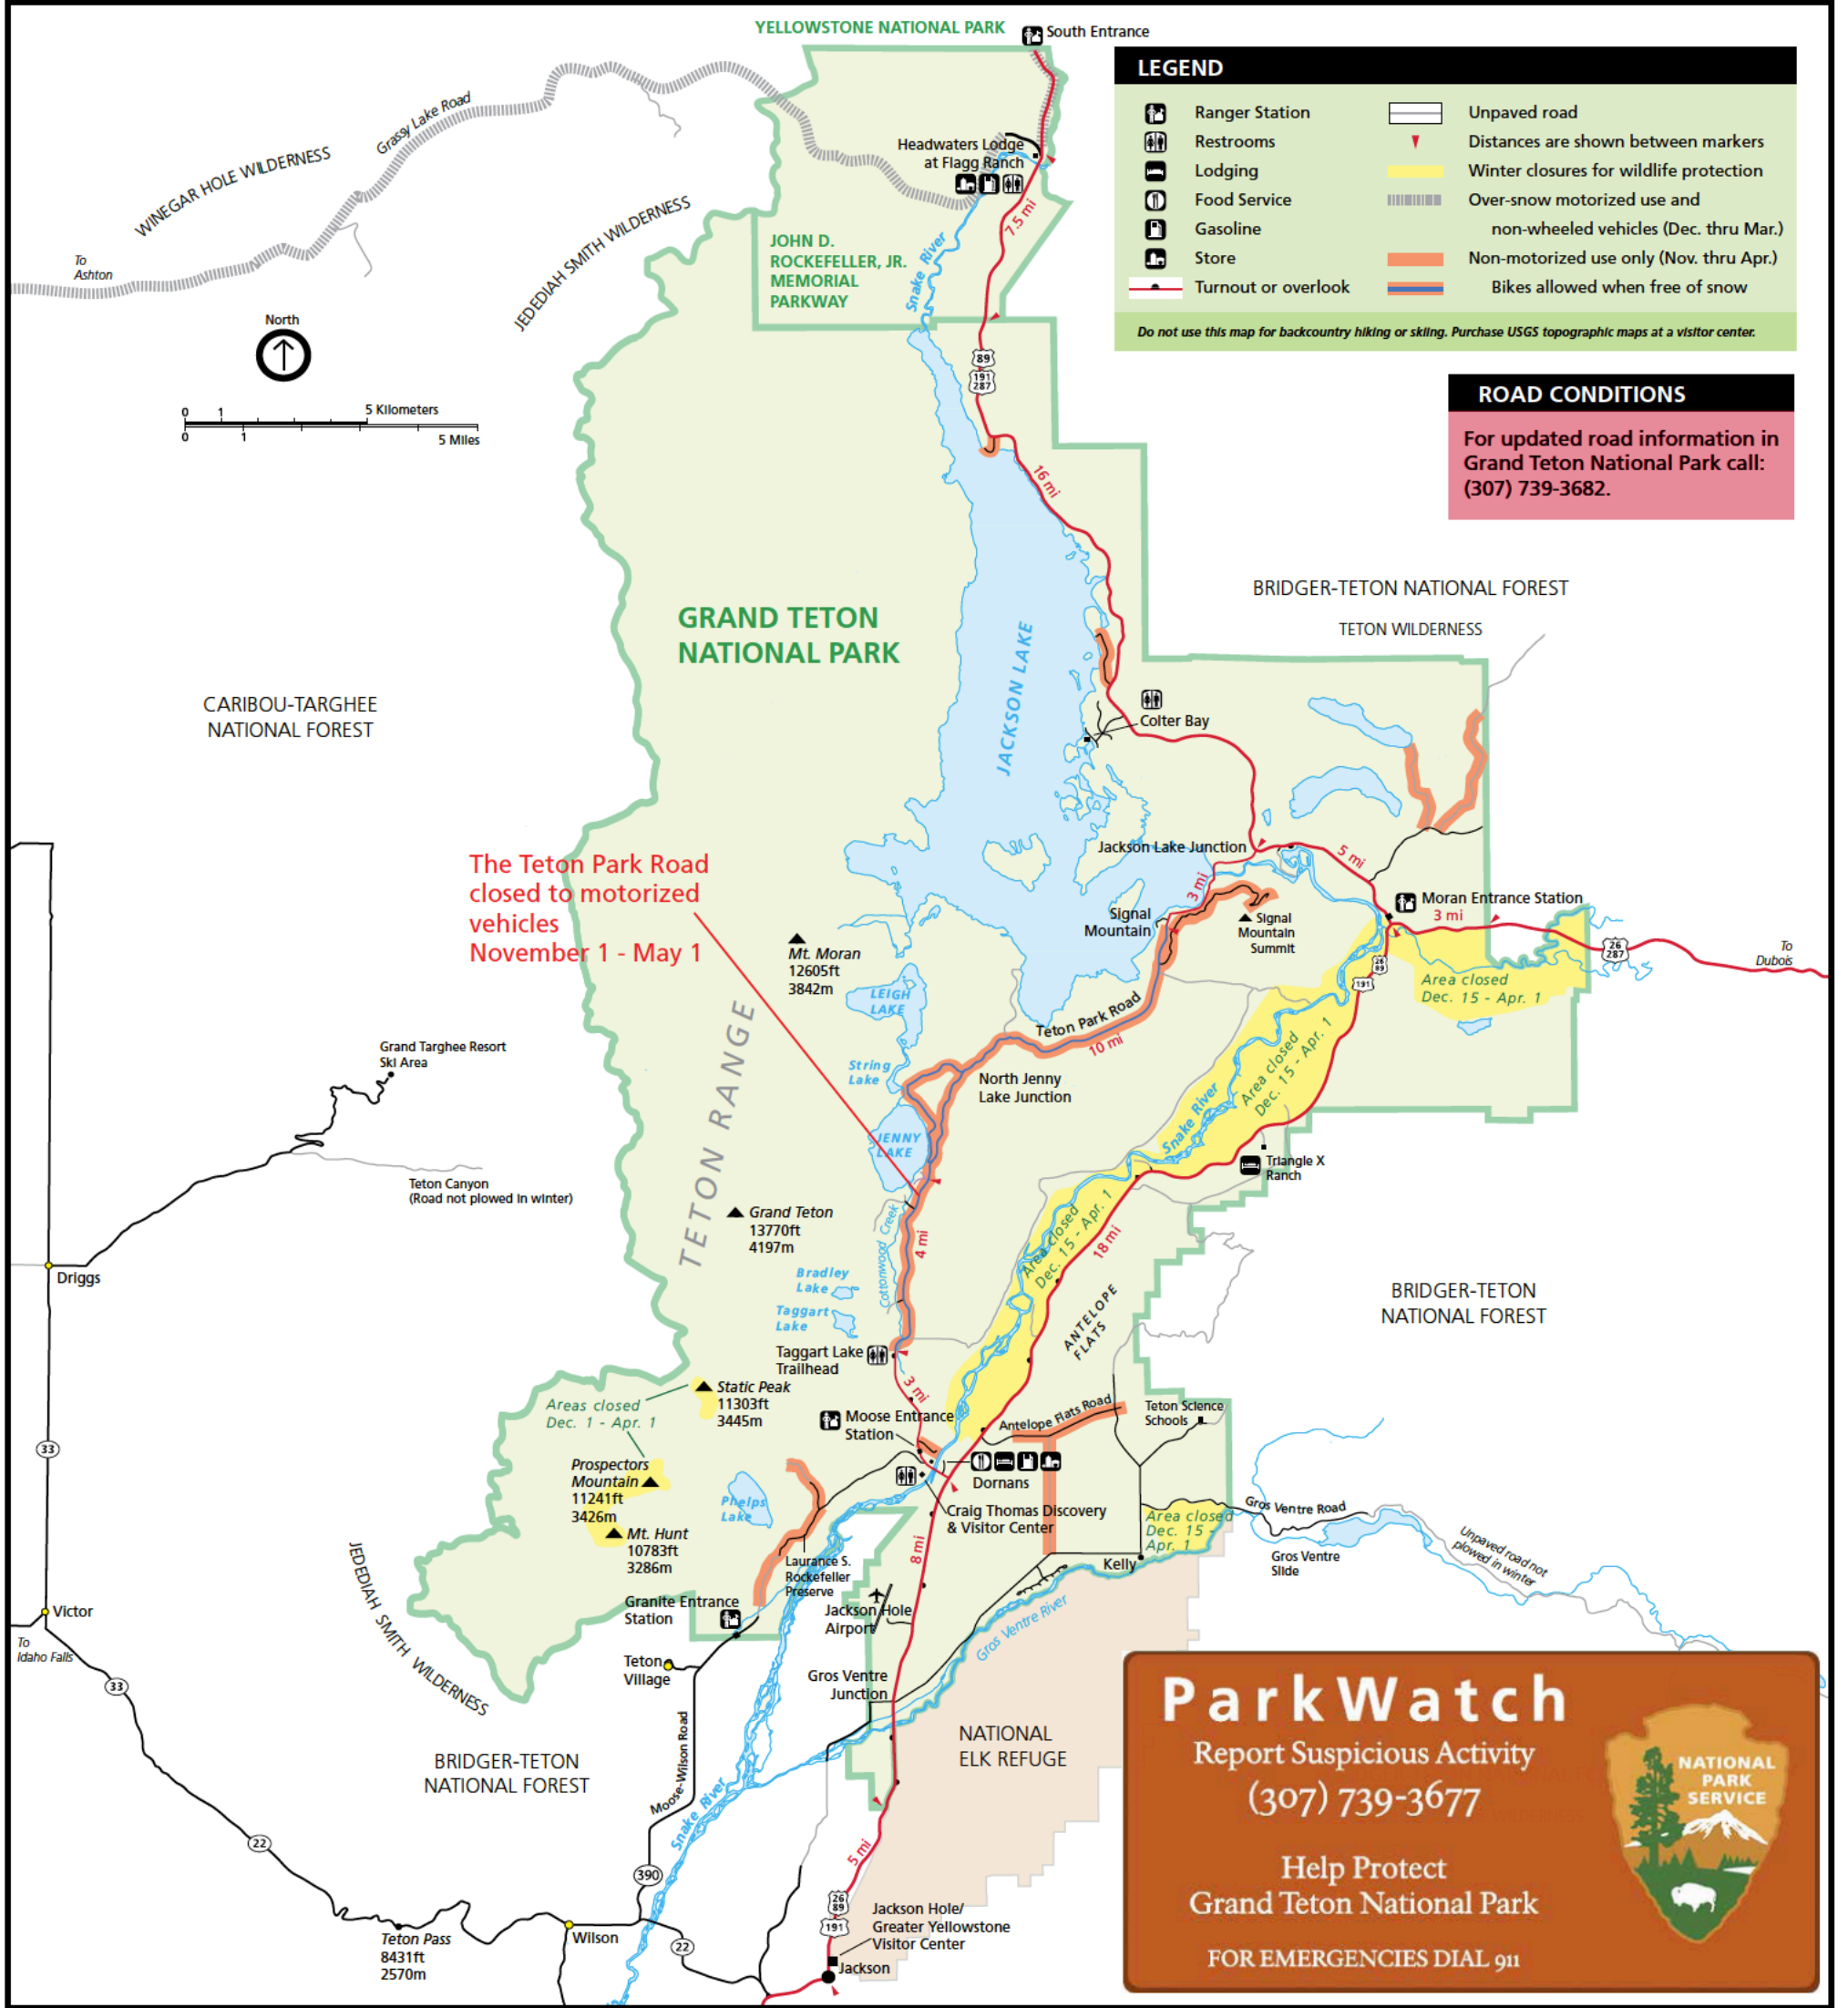

Grand Teton National Park Map

The Teton Park Road closed to motorized vehicles November 1 - May 1

Drive Safely!